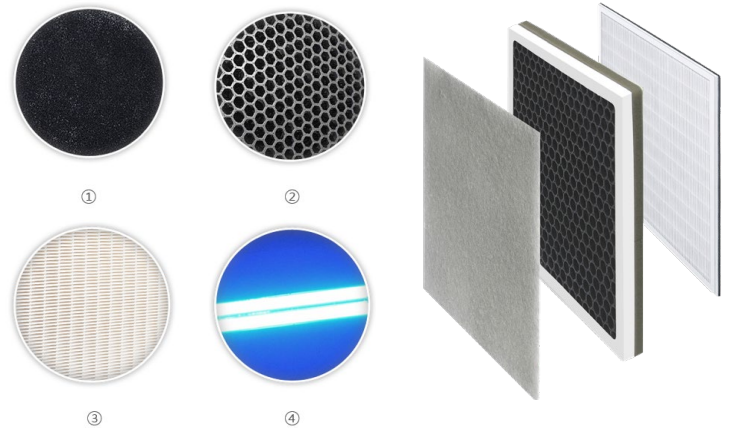

LORELL®
HEPA AIR PURIFIER
LLR00201

Great for meeting room,
office, and bedrooms.
Suitable for a room size
up to 270 sq. ft.

- 3-stage filtration system reduces odors and enhances air quality
- 3 fan speed settings accommodate your preferred level of air circulation
- Adjustable timer shuts down automatically to minimize operating costs
- Quiet design prevents distracting others in low-noise environments
- Clean and simple touch control

Replacement filters:
Lorell HEPA Replacement Filter
LLR00202

- ① Washable pre-filter: Captures large particles (human hair and pet dander) to extend the life of air purifier filters.
- ② Activated carbon filter: Absorbs toxic fumes and foul odor.
- ③ H13 HEPA filter: Eliminates particles, allergens, pollen, dust smoke and mold spores down to 0.3 μ m.
- ④ UVC lamp: Kills bacteria, virus and germs.