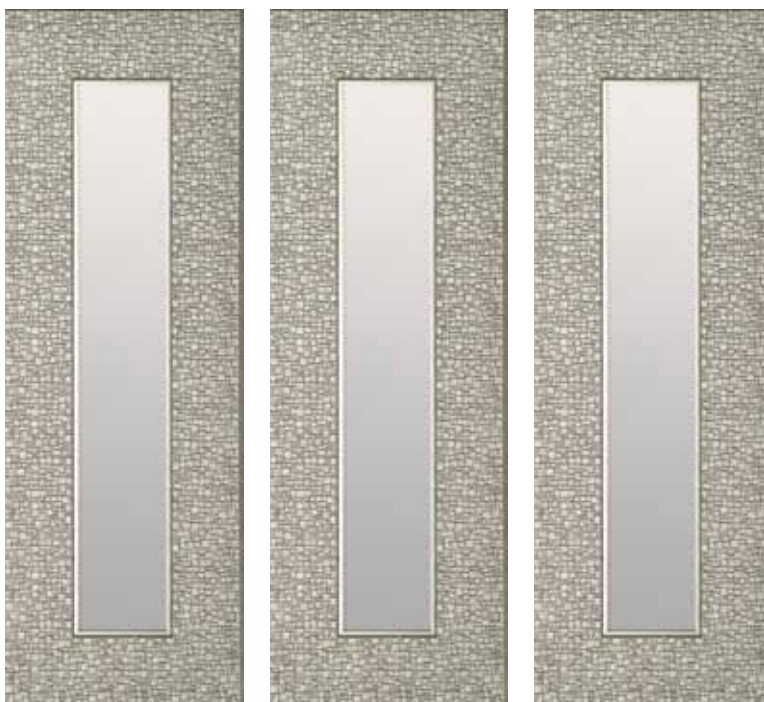

MADE IN CANADA

LLR4500 MOSAIC SILVER
Narrow Designer Accent Mirror
ID Size: 4" x 22.5" OD Size: 9.25" x 27.75"