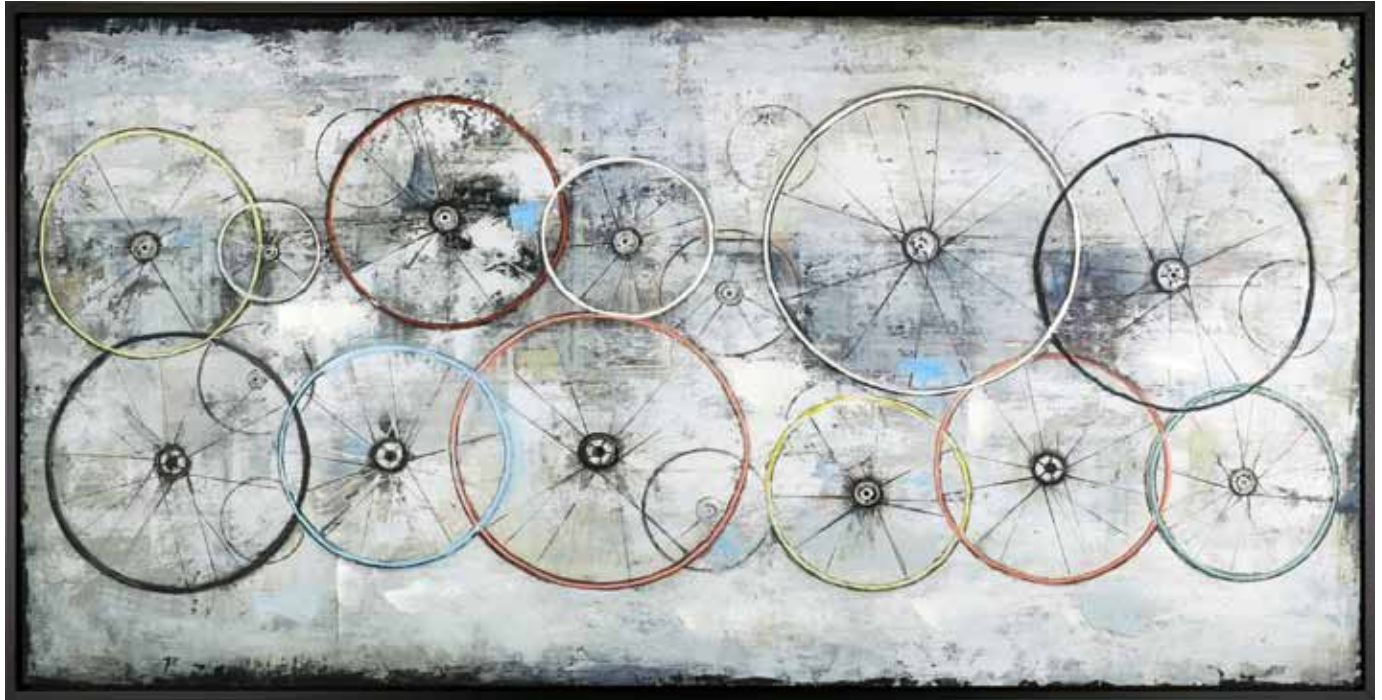

GALLERY  
by **LORELL**<sup>®</sup>

2019

 CANADIAN ARTIST

**LLR4483 BIKE WHEELS**  
Framed Acrylic With Hand Embellishment  
30.5" x 60.5"

ANA

**LLR4484 THE BOAT**  
Framed Acrylic With  
Hand Embellishment  
34" x 44"