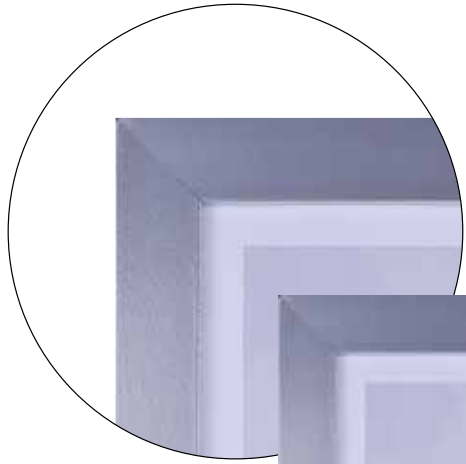

HAND-PAINTED

 CANADIAN ARTIST

**LLR4491**

SUCCULENT II

Framed Canvas Art Hand Embellished  
32.5" x 32.5"

**ANA**

EXCLUSIVE ARTIST

MADE IN CANADA