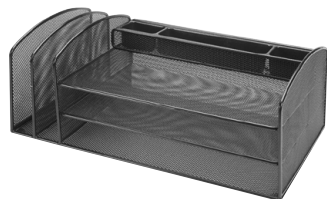

Mesh Sorter
LLR84157

List: ~~$39~~